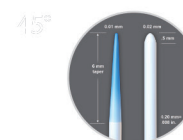

## DEEP CLEAN Technique<sup>®</sup>

Over 400% deeper reach\*\*

Extremely tapered bristles clean up to 2.7 mm into the sulcus

## DAILY CLEAN Technique<sup>®</sup>

70% more cleaning surface\*\*\*

Micro-feathered bristles designed to reach below the gum line

## SENSITIVE CLEAN Technique<sup>®</sup>

Designed for gentle cleaning

Extremely tapered bristles clean up to 2.7 mm into the sulcus

\*CDHA Survey, May 2022

\*\*Data on file (DOF-0009)

\*\*\* Data on file (DOF-0024)