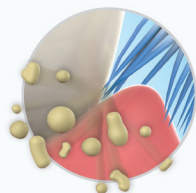

# It's all about the Technique<sup>®</sup>

Quad-Grip<sup>®</sup> handle is designed to guide your patient's hand while doing the Bass brushing technique, enabling optimal sulcus depth reach, effortlessly.

## DEEP CLEAN Technique<sup>®</sup>

Over 400% deeper reach\*\*

Extremely tapered bristles clean up to 2.7 mm into the sulcus