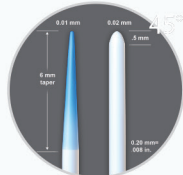

# It's all about the Technique<sup>®</sup>

Quad-Grip<sup>®</sup> handle is designed to guide your patient's hand while doing the Bass brushing technique, enabling optimal sulcus depth reach, effortlessly.

## DEEP CLEAN Technique<sup>®</sup>

Over 400% deeper reach\*\*

Extremely tapered bristles clean up to 2.7 mm into the sulcus

## DAILY CLEAN Technique<sup>®</sup>

70% more cleaning surface\*\*\*

Micro-feathered bristles designed to reach below the gum line